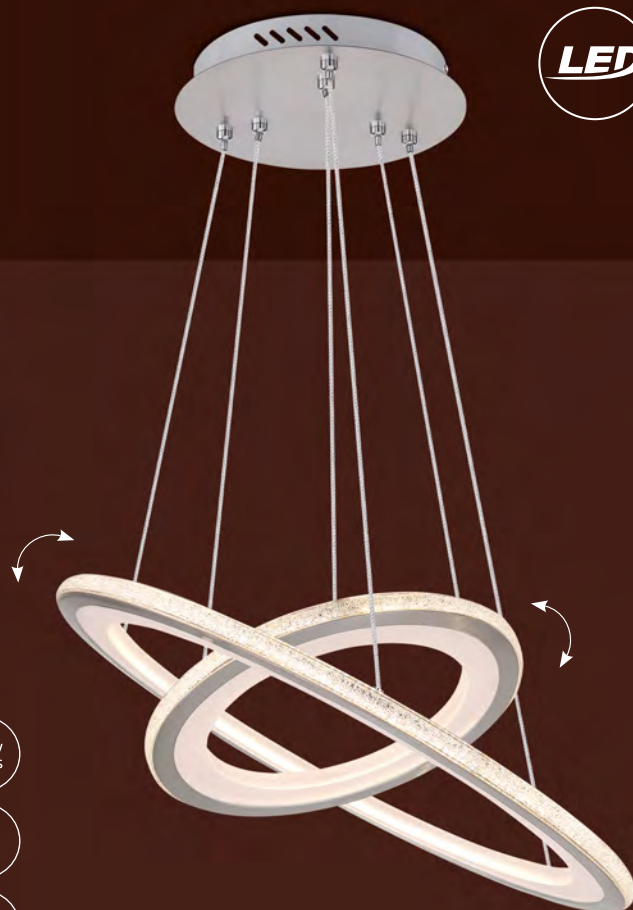

41913-40H

many
steps

incl.

colour
fixing

Battery
incl.

night
light

Logrono

41913-14	incl. LED 14W	A+	1400lm	980lm	4000K	VPE: 4	Ø30cm	▽6,5cm	nickel matt, acrylic opal, plastic crystals clear
41913-33	incl. LED 33W	A+	3300lm	2310lm	3000-6000K	VPE: 1	Ø46cm	▽13,5cm	
41913-36	incl. LED 36W	A+	3600lm	2520lm	3000-6000K	VPE: 1	Ø48cm	▽11,5cm	
41913-40H	incl. LED 40W	A+	4000lm	2800lm	3000-6000K	VPE: 4	Ø50cm	▽120cm