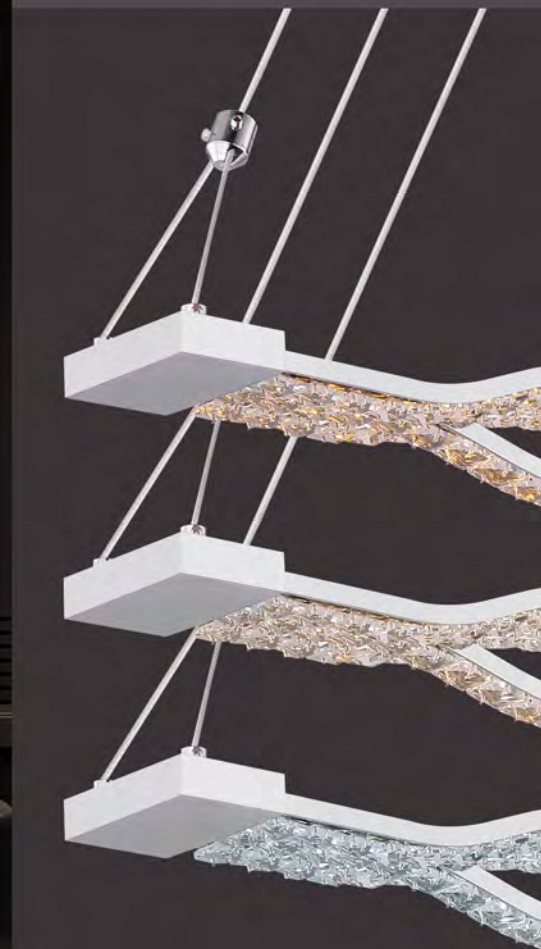

1 × Ø30cm
1 × Ø50cm
1 × Ø70cm

67037-76

- many steps
- incl.
- dimmable
- many steps
- 3 light steps
- night light
- memory function

67037-18T

Marilyn I

67037-18T	incl. LED 18W	A+	1800lm	1080lm	4000K	VPE: 1	↔ 18cm × 26cm	↓ 29,5cm	chrome, K5 crystals
67037-76	incl. LED 76W	A+	140-3260lm	110-3060lm	3000 4000 6000K	VPE: 1	Ø70cm	↕ 120cm	