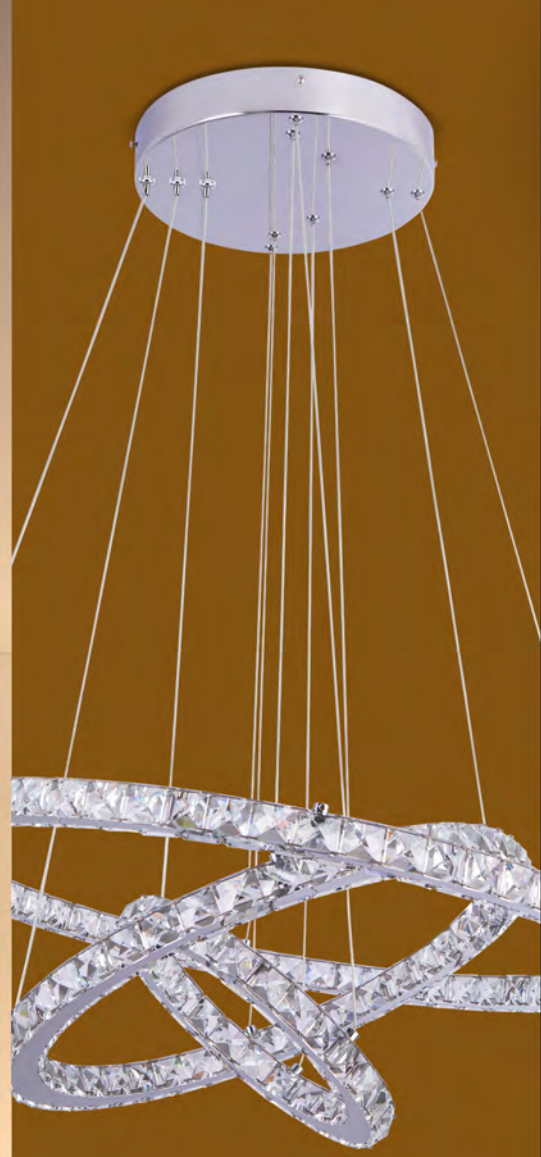

67037-76

- many steps
- incl.
- dimmable
- many steps
- 3 light steps
- night light
- memory function