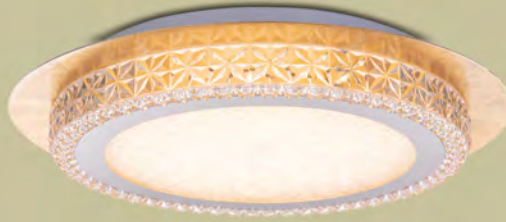

41912-18G

41912-24G

- many steps
- night light
- many steps
- incl.
- many light steps
- 3 light steps
- dimmable
- colour fixing