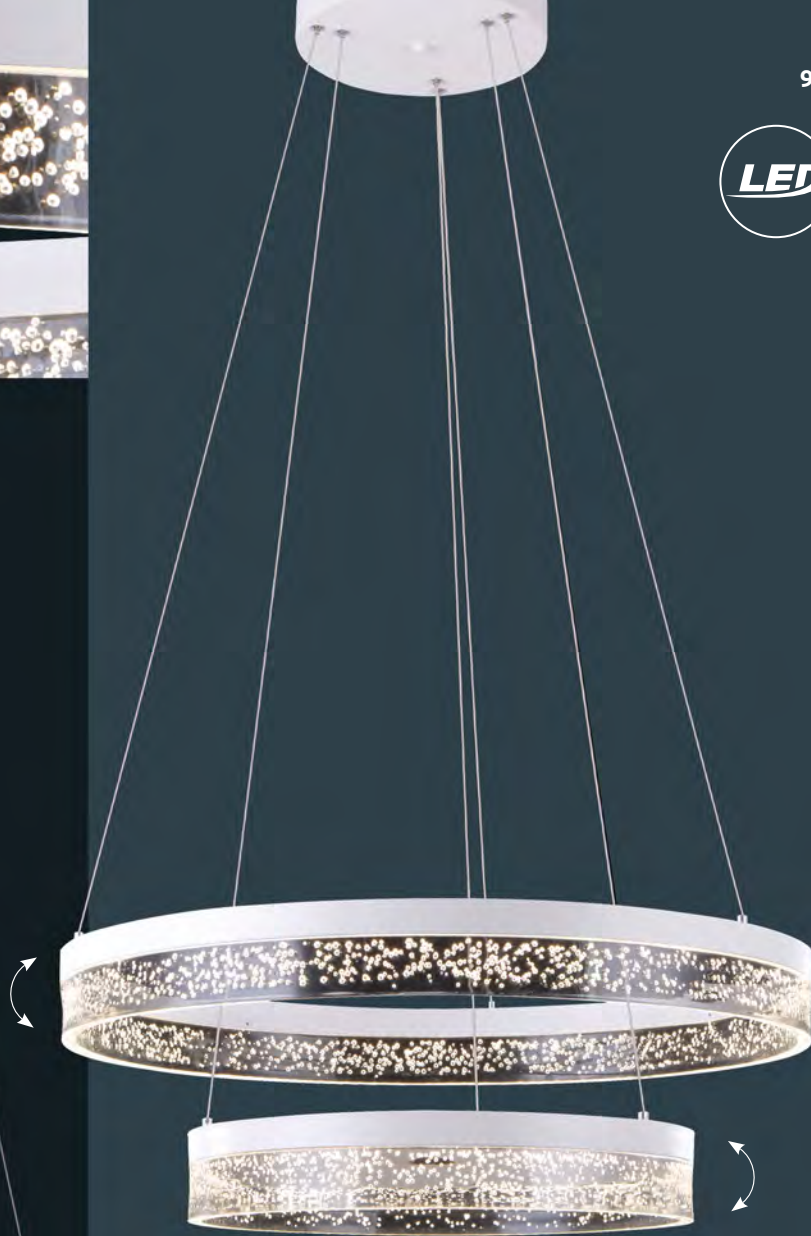

68225-60

Smitty

68225-24	incl. LED 24W	A+	2400lm	1800lm	4000K	VPE: 4	↔ 40cm × 43,5cm	↕ 10,5cm	metal white, acrylic with bubbles	
68225-36	incl. LED 36W	A+	3600lm	2400lm	4000K	VPE: 4	Ø60cm	↕ 120cm		
68225-60	incl. LED 60W	A	6000lm	4100lm	4000K	VPE: 4	Ø60cm	↕ 120cm