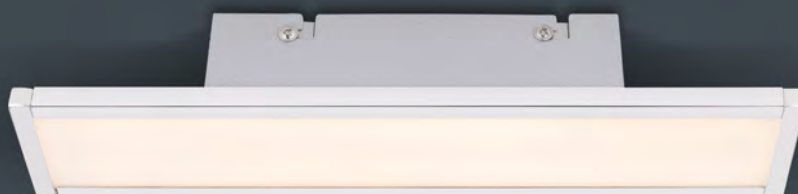

41607-36

Lova

41607-36 | incl. LED 36W | A | 270-3000lm | 180-1950lm | 3000-6000K | 3000-4500-6000K | VPE: 4 | Ø49cm ▾ 6,5cm | metal white, aluminium white, acrylic

41509-6

41509-12

Burgos

IP44

41509-6	incl. LED 6W	A	550lm	200lm	4000K	VPE: 6	↔ 30,2cm × 6,5cm	↕ 4,5cm	metal nickel matt, aluminium, acrylic opal white		
41509-12	incl. LED 12W	A	1050lm	400lm	4000K	VPE: 6	↔ 60,2cm × 6,5cm	↕ 4,5cm			