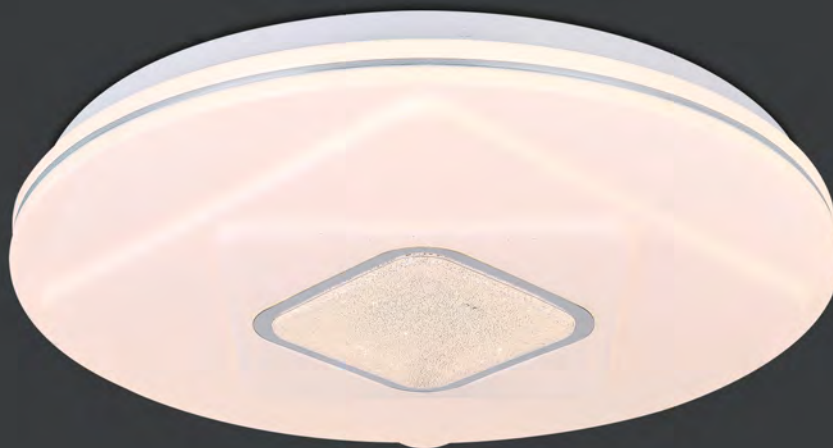

3 light steps

colour fixing

48397-36 | incl. LED 36W | A | 200-3600lm | 150-2160lm | 3000|4500|6000K | VPE: 4 | Ø52cm ▾ 12,5cm | metal grey, acrylic opal, chrome ring

48399-24

48399-36

- dimmable
- many steps
- night light
- many steps
- incl.
- many light steps
- colour fixing
- 3 light steps