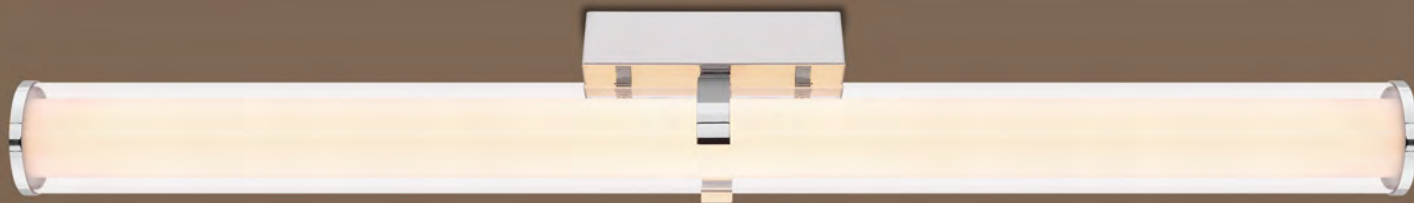

41539-30

41539-23