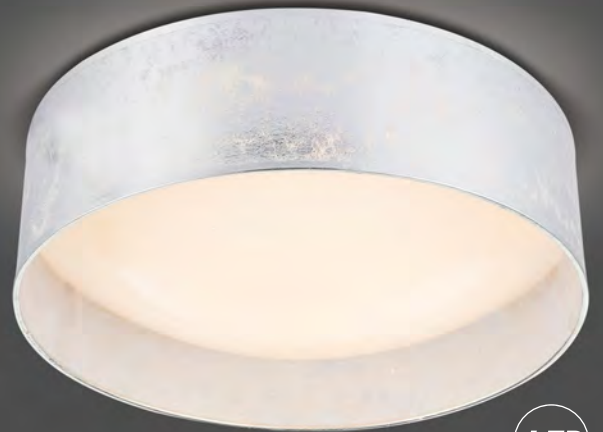

Amy I

15188D7	incl. LED 18W	A	1600lm	1000lm	3000K	VPE: 2	Ø40cm	▽12cm	metal white, textile silver leaf, acrylic satin, sparkle decor
15188D3S	excl. 1×E27 40W					VPE: 4	Ø30cm	▽31cm	metal nickel matt, textile silver leaf, acrylic crystals