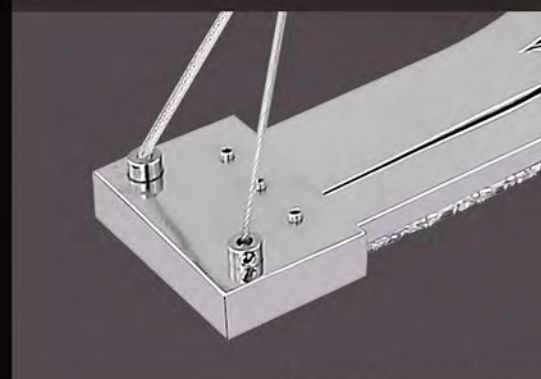

1 × Ø30cm
1 × Ø50cm
1 × Ø70cm

67037-76

- many steps
- incl.
- dimmable
- many steps
- 3 light steps
- night light
- memory function

67037-18T

Marilyn I

67037-18T	incl. LED 18W	A+	1800lm	1080lm	4000K	VPE: 1	↔ 18cm × 26cm	↓ 29,5cm	chrome, K5 crystals
67037-76	incl. LED 76W	A+	140-3260lm	110-3060lm	3000 4000 6000K	VPE: 1	Ø70cm	↕ 120cm	