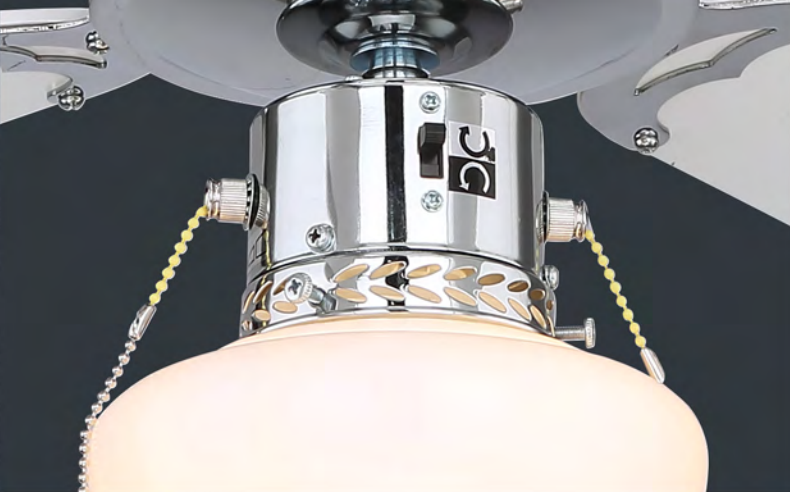

03359 | incl. LED 22W | A+ | 95-2400lm | 60-1540lm | 2700-4000K | VPE: 1 | Ø132cm ↓33,5cm | blades: ABS white | body: metal nickel matt, acrylic, glass opal

0309CSW

Champion

-  pull chain
-  50W max.
-  230V 50Hz
-  rotator
-  15m²
-  75 185 235 Tr/min
3 Steps
- 
- 
- 
-  max. 30°